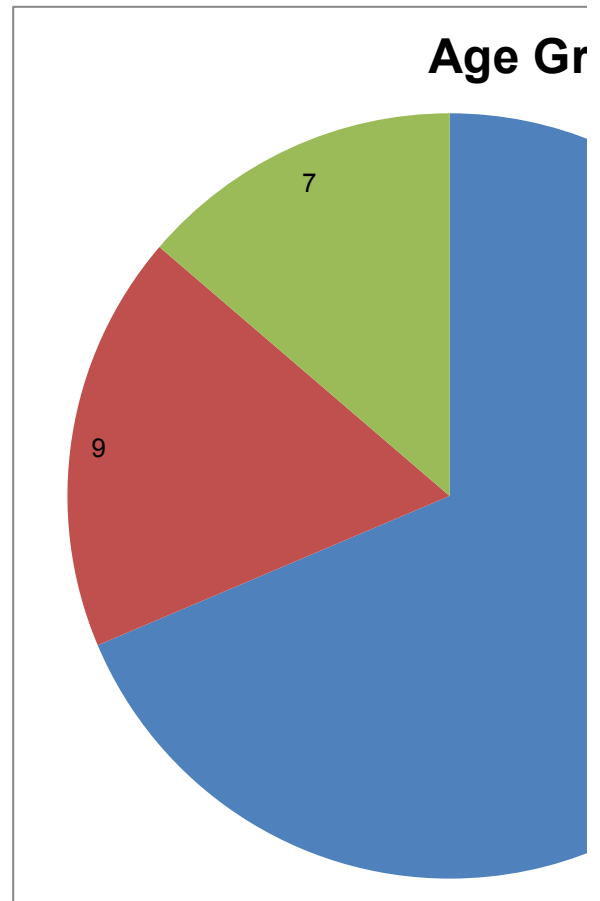

Sex	Ethnicity	Age Group	Age
female	other mixed backgrou	19-25	22
male	black afican	19-25	23
male	white british	19-25	21
male	white british	19-25	25
female	white british	19-25	20
male	white & black caribbea	19-25	19
female	white british	36 and above	41
female	not known	19-25	20
male	white british	19-25	22
male	white british	26-35	26
male	white british	19-25	19
male	white british	19-25	22
male	white british	36 and above	41
male	white british	26-35	27
male	white british	19-25	20
male	white british	36 and above	48
female	not known	19-25	23
female	white british	19-25	21
female	any other mixed backg	19-25	19
female	white british	36 and above	51
male	white british	19-25	23
female	white brish	19-25	23
male	white british	26-35	32
male	white british	19-25	21
female	white british	19-25	22
male	white british	19-25	23
male	white british	19-25	22
female	white british	19-25	35
male	white british	19-25	22
female	other mixed backgrou	19-25	19
female	white british	19-25	24
female	white british	19-25	22
female	white british	19-25	20
female	white british	19-25	23
female	pakistani	26-35	30
male	white british	19-25	22
male	white british	26-35	30
male	white british	19-25	18
female	white british	36 and above	48
female	white british	36 and above	50
female	white british	19-25	21
male	white british	19-25	22
female	black carribean	36 and above	41
female	white british	26-35	28
male	white british	26-35	26
male	white british	19-25	22
male	white british	19-25	22
male	white british	19-25	19

female	white british	26-35	34
male	white british	19-25	23
female	white british	26-35	34

Background	Ethnicity	%	Total
Black African	1	1.96	51
Black Caribbean	1	1.96	51
Not known	2	3.92	51
Other mixed background	3	5.88	51
Pakistani	1	1.96	51
White and Black Caribbean	1	1.96	51
White British	42	82.35	51

Ethnicity

Range	Age Group	%	
19 - 25	35	68.63	51
26 - 35	9	17.65	51
36 and above	7	13.73	51

51

Group

	Gender	%
Female	24	47.06
Male	27	52.94

51

Gender