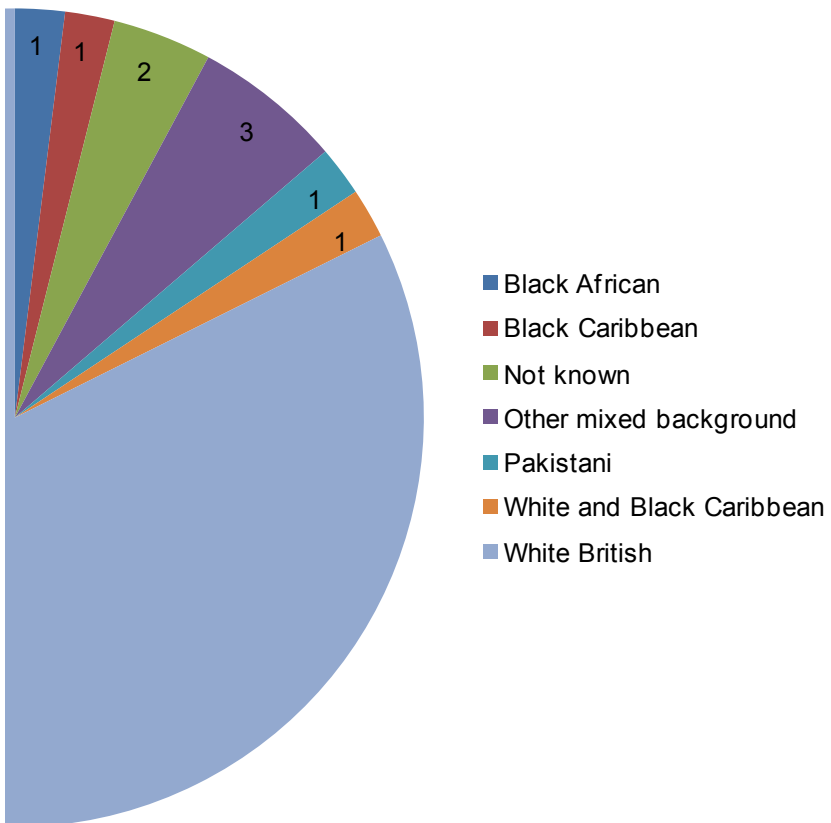

Sex	Ethnicity	Age Group	Age
female	other mixed backgrou	19-25	22
male	black afican	19-25	23
male	white british	19-25	21
male	white british	19-25	25
female	white british	19-25	20
male	white & black caribbea	19-25	19
female	white british	36 and above	41
female	not known	19-25	20
male	white british	19-25	22
male	white british	26-35	26
male	white british	19-25	19
male	white british	19-25	22
male	white british	36 and above	41
male	white british	26-35	27
male	white british	19-25	20
male	white british	36 and above	48
female	not known	19-25	23
female	white british	19-25	21
female	any other mixed backg	19-25	19
female	white british	36 and above	51
male	white british	19-25	23
female	white brish	19-25	23
male	white british	26-35	32
male	white british	19-25	21
female	white british	19-25	22
male	white british	19-25	23
male	white british	19-25	22
female	white british	19-25	35
male	white british	19-25	22
female	other mixed backgrou	19-25	19
female	white british	19-25	24
female	white british	19-25	22
female	white british	19-25	20
female	white british	19-25	23
female	pakistani	26-35	30
male	white british	19-25	22
male	white british	26-35	30
male	white british	19-25	18
female	white british	36 and above	48
female	white british	36 and above	50
female	white british	19-25	21
male	white british	19-25	22
female	black carribean	36 and above	41
female	white british	26-35	28
male	white british	26-35	26
male	white british	19-25	22
male	white british	19-25	22
male	white british	19-25	19

female	white british	26-35	34
male	white british	19-25	23
female	white british	26-35	34

Background	Ethnicity	%	Total
Black African	1	1.96	51
Black Caribbean	1	1.96	51
Not known	2	3.92	51
Other mixed background	3	5.88	51
Pakistani	1	1.96	51
White and Black Caribbean	1	1.96	51
White British	42	82.35	51

Ethnicity

Range	Age Group	%	
19 - 25	35	68.63	51
26 - 35	9	17.65	51
36 and above	7	13.73	51

51

Group

	Gender	%
Female	24	47.06
Male	27	52.94

51

Gender